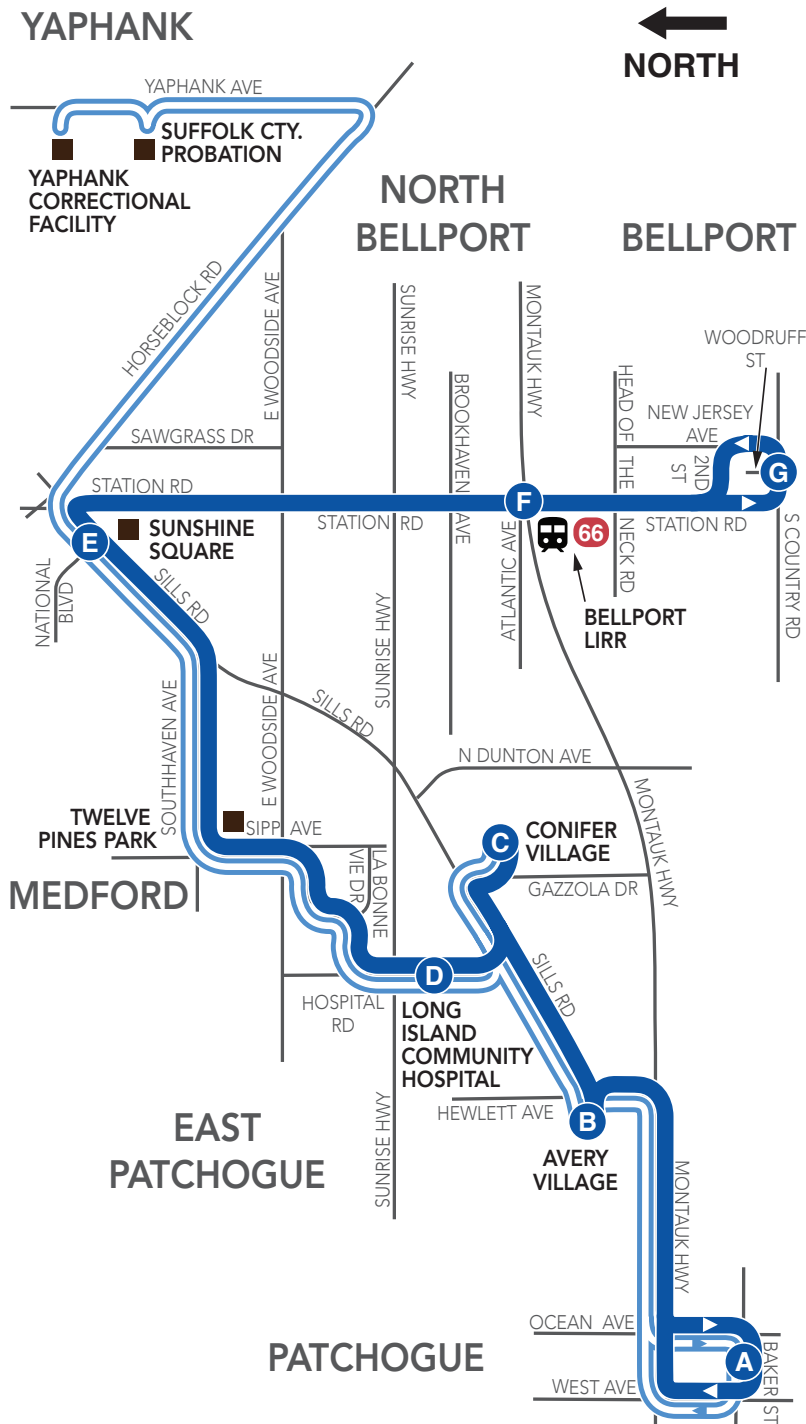

Patchogue LIRR to Bellport

Every 60 Minutes
Every Day

- Patchogue LIRR**
- East Patchogue**
- Avery Village**
- Conifer Village**
- Long Island Community Hospital**
- Medford - Twelve Pines Park**
- Sunshine Square**
- North Bellport**
- Bellport**

Weekdays
Every 60 Minutes
*Additional service between
Patchogue LIRR and
Sunshine Square on **Route
77Y** during peak periods.*

**Weekends and
Holidays**
Every 60 Minutes

Check timetables in this brochure for exact schedules.

77 Patchogue LIRR to Bellport

ROUTE MAP

- Route 77
 - Route 77Y
 - Timepoint
 - Timed Transfer Location*
 - Available Transfers
 - LIRR Station
 - Point of Interest
- PATCHOGUE LIRR
- Schematic map.
Not to scale.
Timed transfers may not be available to all routes.

* Trips in **BLUE ITALIC TEXT** are served by **Route 77Y** from Yaphank.
PM times are in **BOLD TEXT**.

WEEKENDS *Eastbound*

Towards Bellport

Patchogue LIRR	East Patchogue Avery Village	East Patchogue Conifer Village	East Patchogue Long Island Community Hospital	North Bellport Sills Rd / National Blvd Sunshine Square	North Bellport Station Rd / Atlantic Ave	Bellport S Country Rd / Woodruff St
A	B	C	D	E	F	G